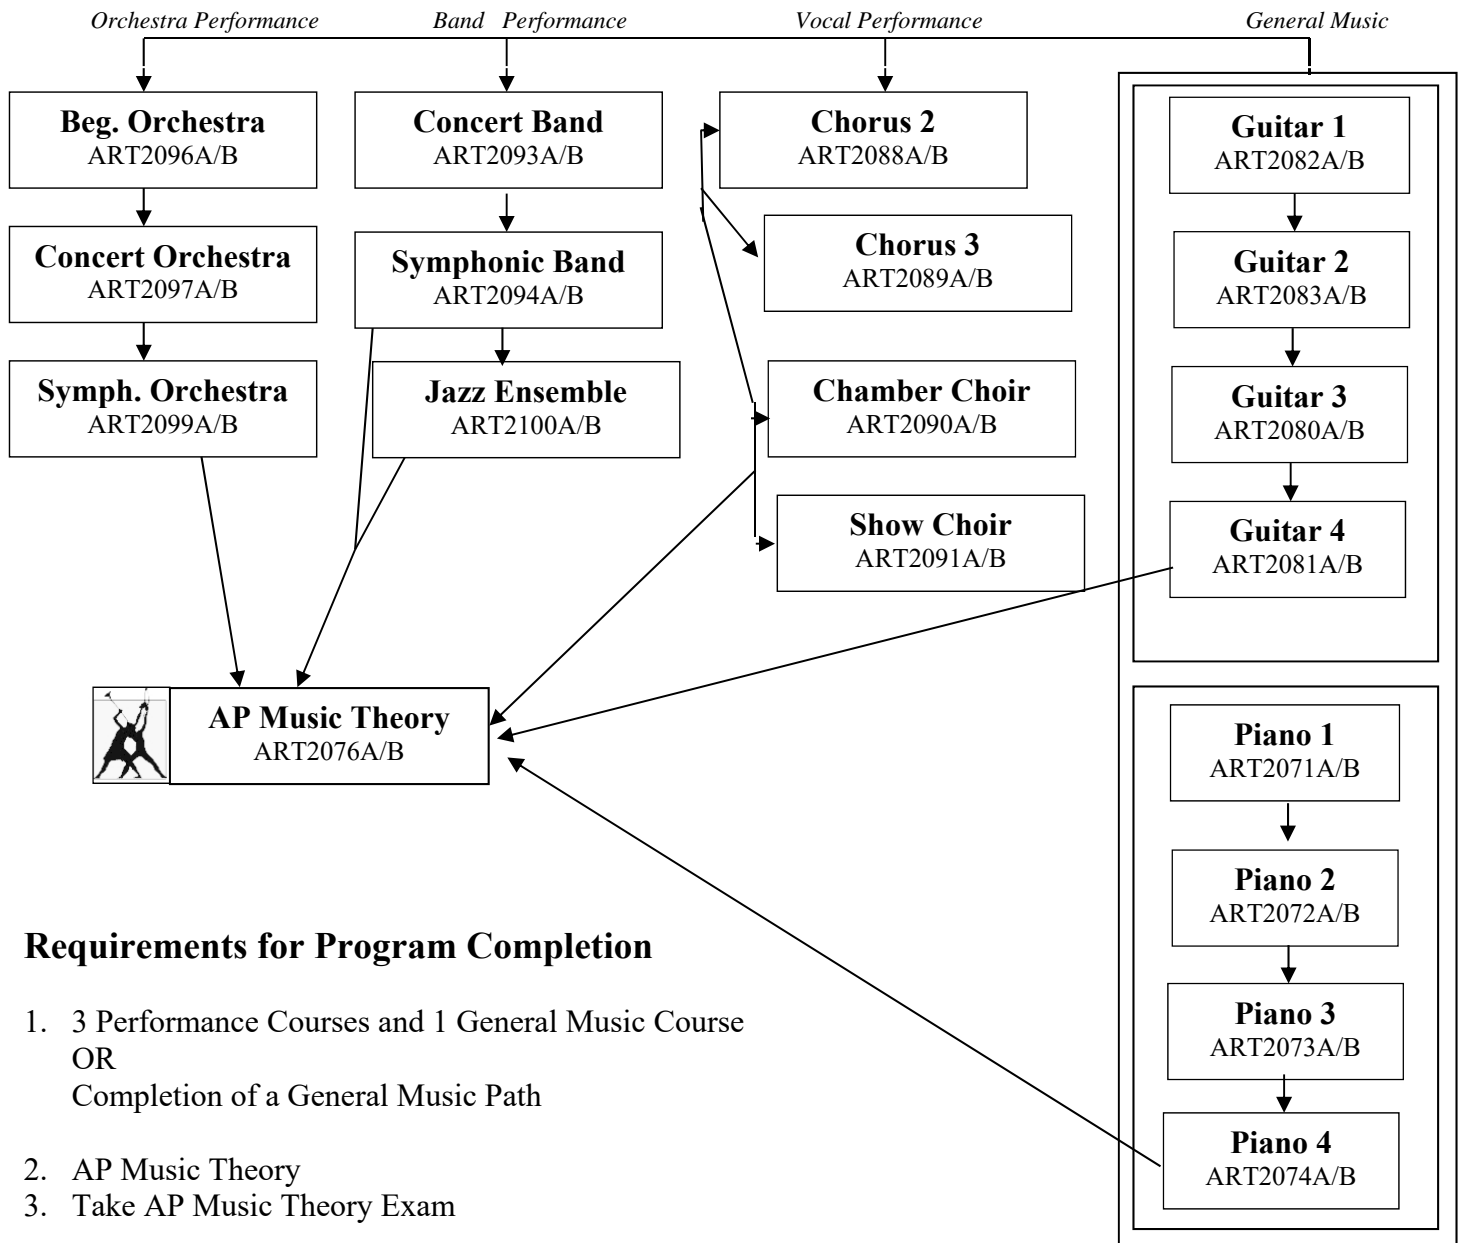

Signature Program Certificate in Advanced Arts Music Performance

Requirements for Program Completion

1. 3 Performance Courses and 1 General Music Course
OR
Completion of a General Music Path
2. AP Music Theory
3. Take AP Music Theory Exam